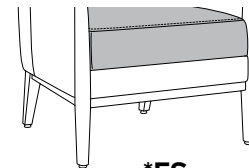

*FS
Fixed Seat Cushion
(Recommended for
Healthcare application)

Notes

* Not available with Piping around Base & Arms.