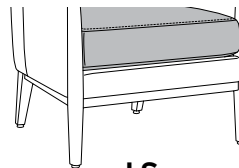

Seat Construction

LS
Loose Seat Cushion
(Recommended for
Senior Living application)