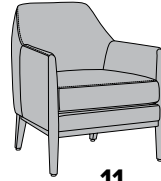

Bolsena Collection

BSNAXXX

Number of Seats

11
Lounge

21
Love Seat

Decorative Style

0
No Detail

1
With Piping around
Base & Arms

Seat Construction

LS
Loose Seat Cushion
(Recommended for
Senior Living application)

***FS**
Fixed Seat Cushion
(Recommended for
Healthcare application)

Notes

* Not available with Piping around Base & Arms.