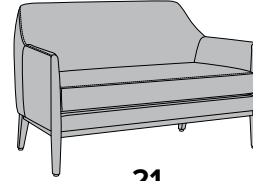

Bolsena Collection

BSNAXXX

Number of Seats

11
Lounge

21
Love Seat

Decorative Style

0
No Detail

1
With Piping around
Base & Arms