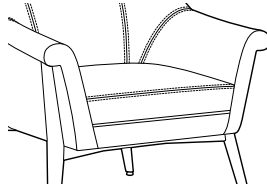

Mantova Collection

MTVAXXXX

Number of Seats

11
Lounge

21
Love Seat

Piping Style

0
No Piping

1
Piping

Nail Head Trim

0
No Nail Head Trim

1
With Nail Head Trim

Seat Construction

LS
Loose Seat Cushion
(Recommended for
Senior Living application)

***FS**
Fixed Seat Cushion
(Recommended for
Healthcare application)