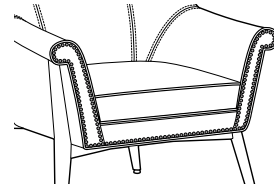

Mantova Collection

MTVAXXXX

Number of Seats

11
Lounge

21
Love Seat

Piping Style

0
No Piping

1
Piping

Nail Head Trim

0
No Nail Head Trim

1
With Nail Head Trim

Seat Construction

LS
Loose Seat Cushion
(Recommended for
Senior Living application)

***FS**
Fixed Seat Cushion
(Recommended for
Healthcare application)