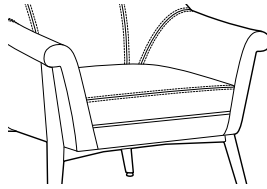

Mantova Collection

MTVAXXXX

Number of Seats

11
Lounge

21
Love Seat

Piping Style

0
No Piping

1
Piping

Nail Head Trim

0
No Nail Head Trim

1
With Nail Head Trim

Seat Construction

LS
Loose Seat Cushion
(Recommended for
Senior Living application)

***FS**
Fixed Seat Cushion
(Recommended for
Healthcare application)