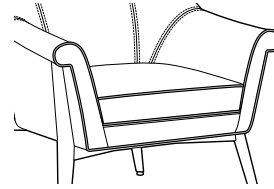

Mantova Collection

MTVAXXXX

Number of Seats

11
Lounge

21
Love Seat

Piping Style

0
No Piping

1
Piping

Nail Head Trim

0
No Nail Head Trim

1
With Nail Head Trim

Seat Construction

LS
Loose Seat Cushion
(Recommended for
Senior Living application)

***FS**
Fixed Seat Cushion
(Recommended for
Healthcare application)

Notes

* Fixed Seat option is not available with piping or nail heads