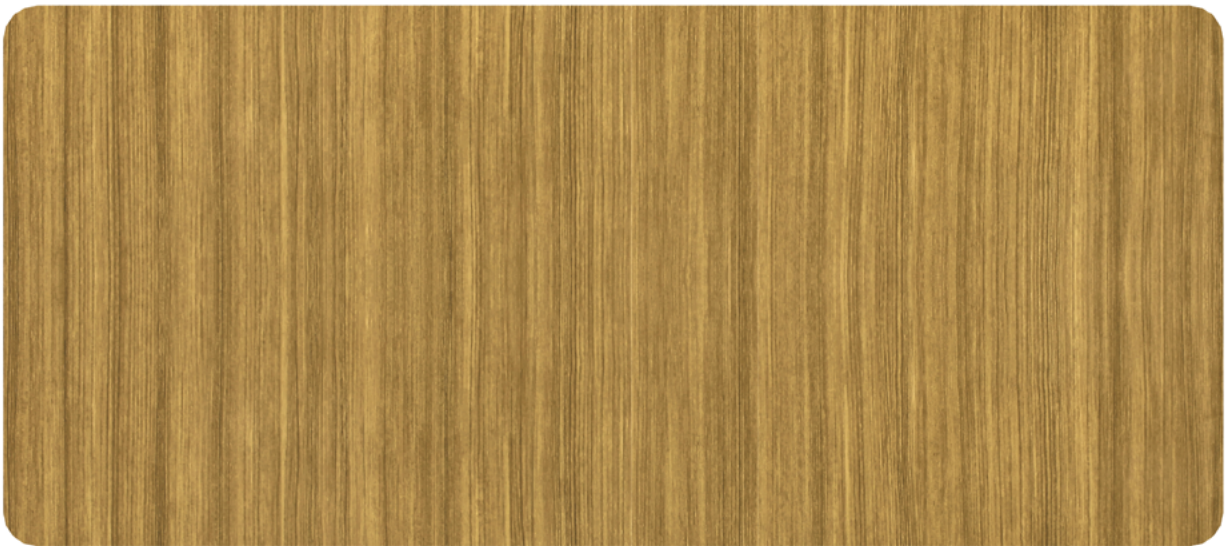

atlanta

Footboard

atlanta

Footboard

The Atlanta Collection features softly rounded edges and waterfall detailing. Transitional styling make this ideally suited for a wide range of environments. Choose from dozens of hardware styles, including ADA-compliant and soft pulls. Atlanta is customizable and available in various sizes to suit your space.

Model: ATFBS
36W 0.75D 16H

Features

Durable Finish

Kwalu's proprietary finish doesn't have any of the drawbacks of wood. The finish is moisture impervious, easy to clean and maintenance-free.

Optional Style