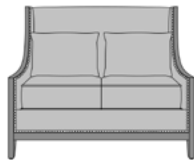

bellamonte

Lounge

kwalu.

Furnishing the Future™

bellamonte

Lounge

The Bellamonte Lounge Collection features a high back and sweeping arm style. To facilitate ingress and egress for those with limitations in mobility, arm height is either 21" or 25". Deep plush seat cushions with piping detail and detachable lumbar pillows are standard; decorative nail head trim is optional.

Statement of Line

BEL1A11
28.5W 32.5D 40H
21AH

BEL1A21
28.5W 32.5D 40H
21AH

BEL1B11
28.5W 32.5D 40H
25AH

BEL1B21
28.5W 32.5D 40H
25AH

BEL2A11
52.5W 32.5D 40H
21AH

BEL2A21
52.5W 32.5D 40H
21AH

BEL2B11
52.5W 32.5D 40H
25AH