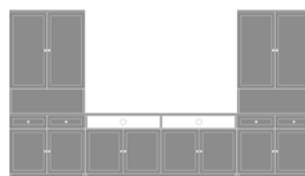

### Statement of Line

**LAMUCSD10**  
120W 18D 80H

**LAMUCSS10**  
120W 18D 80H

**LAMUCSD11**  
132W 18D 80H

**LAMUCSS11**  
132W 18D 80H

**LAMUCSD12**  
144W 18D 80H

**LAMUCSS12**  
144W 18D 80H

**kwalu** | Furnishing the Future™