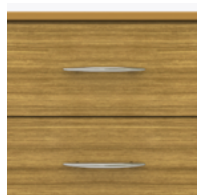

Hardware

Choose from dozens of hardware styles, including ADA compliant options.