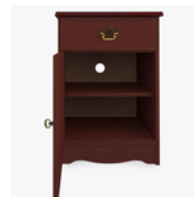

Rear Venting

Rear venting maximizes air circulation for improved health.

kwalu | Furnishing the Future®

6160 Peachtree Dunwoody Rd. Building C, Atlanta, GA 30328

1-877-MY-KWALU kwalu.com