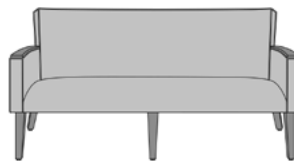

PR3A1
69W 27D 36H
26AH

*To see additional versions of this collection go to www.kwalu.com/product/presidio-accent

kwalu | Furnishing the Future™

6160 Peachtree Dunwoody Rd. Building C, Atlanta, GA 30328

1-877-MY-KWALU kwalu.com