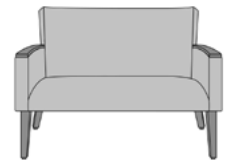

Model: PR1B1
27W 27D 36H 20SW 19SD 19SH 26AH

Features

Nightingale Award
Kwalu's GetWell Patient Room was awarded a Nightingale Innovation Award for Surfacing Material

Concealed Cleanout
Concealed cleanout eliminates a debris build-up behind the seat cushion

Optional Kwalu Arms
Arm caps of Kwalu material are optional.

Number of Seats
Choose from 3 seat styles – lounge chair, love seat, and sofa.

Optional Casters
Optional casters only available on front legs with base and side stretchers.

Optional Back Handle
A back handle is available to assist in moving the chair and it is optional.

Statement of Line

PR1A0
27W 27D 36H
26AH

PR1A1
27W 27D 36H
26AH

PR1B0
27W 27D 36H
26AH

PR1B1
27W 27D 36H
26AH