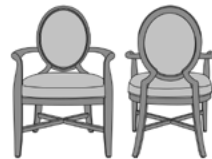

END111
25W 25.5D 38H
26AH