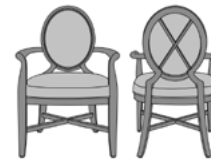

### Statement of Line

**END110**  
25W 25.5D 38H  
26AH

**END110I**  
25W 25.5D 38H  
26AH

**END111**  
25W 25.5D 38H  
26AH

**END111I**  
25W 25.5D 38H  
26AH

**kwalu** | Furnishing the Future™

6160 Peachtree Dunwoody Rd. Building C, Atlanta, GA 30328