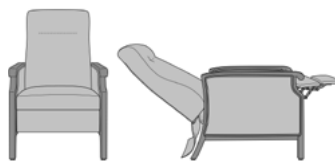

Statement of Line

TRRE1
27W 31.5D 44H 26AH
66.25 Ext. Depth

kwalu | Furnishing the Future™

6160 Peachtree Dunwoody Rd. Building C, Atlanta, GA 30328

1-877-MY-KWALU kwalu.com