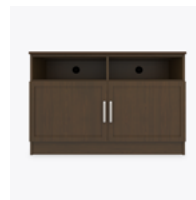

lancaster

Media Console
With Drawers – 48”W

lancaster

Media Console

With Drawers – 48”W

The Lancaster Media Console collection provides various cabinet base options from which to choose, allowing for a custom look in common areas. There are several to choose from including the 2-door, 2-drawer base with one adjustable shelf and a 2-door and 4-door, no drawer version with two open shelves with a data grommet for electronics. Other four door versions are available in two sizes and have 2 or 4 drawers.

The raised overlay on this collection adds a classic style feature.

Door Hinges

100° self-closing, kitchen-grade Blum® Euro Hinges provide a smooth motion.

Adjustable Shelf

Unit includes adjustable enclosed shelves.