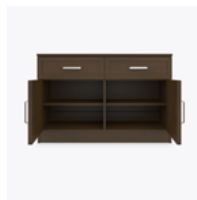

lancaster

Media Console
With Drawers – 48”W

lancaster

Media Console

With Drawers – 48”W

The Lancaster Media Console collection provides various cabinet base options from which to choose, allowing for a custom look in common areas. There are several to choose from including the 2-door, 2-drawer base with one adjustable shelf and a 2-door and 4-door, no drawer version with two open shelves with a data grommet for electronics. Other four door versions are available in two sizes and have 2 or 4 drawers.

Model: LAMUC22S48
48W 18D 32H

Features

Durable Finish

Kwalu's proprietary finish doesn't have any of the drawbacks of wood. The finish is moisture impervious, easy to clean and maintenance-free.

Chamfered Frames

The raised overlay on this collection adds a classic style feature.

Door Hinges

100° self-closing, kitchen-grade Blum® Euro Hinges provide a smooth motion.

Adjustable Shelf

Unit includes adjustable enclosed shelves.