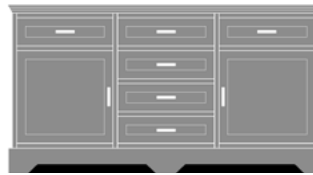

dorchester

Credenza Station – 48”W

kwalu.

Furnishing the Future®

dorchester

Credenza Station – 48”W

The Dorchester Credenza Station combines traditional detailing with modern architectural lines, while providing plenty of storage. There are three sizes to suit your needs with black panels behind the plinth base, which act as dust traps, for ease of cleaning. There is more than enough storage in the credenza’s six drawers and two side cabinets, which contain adjustable shelves.

Adjustable Shelf

Unit includes adjustable enclosed shelves.

Optional Widths

Choose from 3 optional widths – 48”, 60” or 72”.

Statement of Line

DOBF62S48
48W 18D 32H

DOBF62S60
60W 18D 32H

DOBF62S72
72W 18D 32H