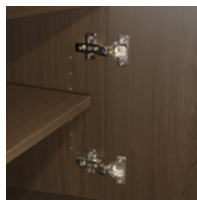

dorchester

Credenza Station – 60”W

kwalu.

Furnishing the Future®

dorchester

Credenza Station – 60”W

The Dorchester Credenza Station combines traditional detailing with modern architectural lines, while providing plenty of storage. There are three sizes to suit your needs with black panels behind the plinth base, which act as dust traps, for ease of cleaning. There is more than enough storage in the credenza’s six drawers and two side cabinets, which contain adjustable shelves.

Model: DOBF62S60
60W 18D 32H

Features

Durable Finish

Kwalu's proprietary finish doesn't have any of the drawbacks of wood. The finish is moisture impervious, easy to clean and maintenance-free.

Reverse OG Edging on Top

Reverse OG edging creates a crown molding effect, holds no dust and is easier to clean.

Door Hinges

100° self-closing, kitchen-grade Blum® Euro Hinges provide a smooth motion.

Drawers

Are constructed with both dowel and mechanical fasteners for additional strength. Ball bearing removable slides are fully extendable.