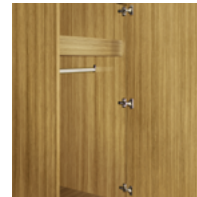

Door Hinges

100° self-closing, kitchen-grade Blum® Euro Hinges provide a smooth motion.