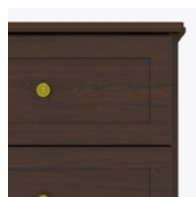

Chamfered Frames

The raised overlay on this collection adds a classic style feature.