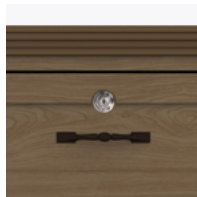

dorchester

Bedside Cabinet
3 Drawers

kwalu.

Furnishing the Future®

dorchester

Bedside Cabinet

3 Drawers

Stately Dorchester combines traditional detailing with modern architectural lines, while providing plenty of storage. Suit your style by choosing from a variety of hardware options and make an impeccable impression in any resident or patient room. Raised cabinetry promises ease of cleaning below casegoods. The product is required to be wall mounted for safety. Using the kit provided, please follow provided instructions exactly.

Reverse OG Edging on Top

Reverse OG edging creates a crown molding effect, holds no dust and is easier to clean.

Drawers

Are constructed with both dowel and mechanical fasteners for additional strength. Ball bearing removable slides are fully extendable.

Hardware

Choose from dozens of hardware styles, including ADA compliant options.

Optional Top Drawer Lock

A top drawer lock is available and is optional.

Other Bedside Styles

Dorchester bedside styles include a 1 drawer, 1 door version and 1, 3 and 4 drawer versions.