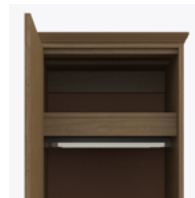

Model: DOWR01L
25W 23.75D 71H

Features

Durable Finish

Kwalu's proprietary finish doesn't have any of the drawbacks of wood. The finish is moisture impervious, easy to clean and maintenance-free.

Wall Mount Hardware

Door Hinges

100° self-closing, kitchen-grade Blum® Euro Hinges provide a smooth motion.

Clothes Rod

Standard clothing rod may be attached at ADA height of 48" from the floor.

Hardware

Choose from dozens of hardware styles, including ADA compliant options.