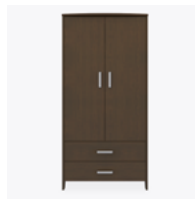

Other Wardrobe Styles

Essex wardrobes include a number of Single and Double styles.