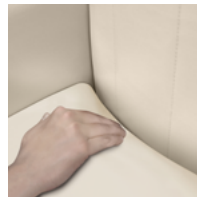

potenza

Lounge

kwalu.

Furnishing the Future®

potenza

Lounge

The plush back of the Potenza features channel stitching on the inside. The seat cushions are designed with a concealed cleanout to prevent a buildup of debris. The Potenza is available with inset tapered and angled legs or tapered legs with a seat rail. The straight arms on the lounge chair, love seat and sofa are available with or without solid surface arm caps.

Steel Reinforced
Our patented steel-reinforced joint system uses over 20 pieces of steel in most Kwalu chairs. Stop ongoing and costly furniture replacement.

Concealed Cleanout
Concealed cleanout eliminates a debris build-up behind the seat cushion.

Number of Seats
Choose from 3 seat styles – lounge chair, love seat, and sofa.

Statement of Line

PNZ1A01
30W 31.5D 32H
26AH

PNZ1A11
30W 31.5D 32H
26AH

PNZ1B01
30W 31.5D 32H
26AH

PNZ2A11
49W 31.5D 32H
26AH

PNZ2B11
49W 31.5D 32H
26AH