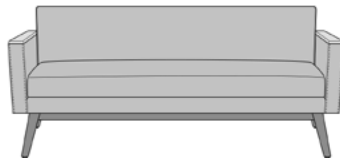

PNZ3B01
70W 31.5D 32H
26AH

*To see additional versions of this collection go to www.kwalu.com/product/potenza-lounge

kwalu | Furnishing the Future®

6160 Peachtree Dunwoody Rd. Building C, Atlanta, GA 30328

1-877-MY-KWALU kwalu.com