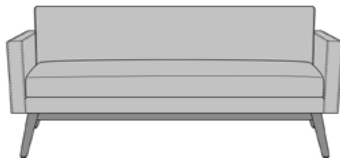

potenza

Lounge

kwalu.

Furnishing the Future®

potenza

Lounge

The plush back of the Potenza features channel stitching on the inside. The seat cushions are designed with a concealed cleanout to prevent a buildup of debris. The Potenza is available with inset tapered and angled legs or tapered legs with a seat rail. The straight arms on the lounge chair, love seat and sofa are available with or without solid surface arm caps.

Number of Seats
Choose from 3 seat styles – lounge chair, love seat, and sofa.

Statement of Line

PNZ1A01
30W 31.5D 32H
26AH

PNZ1A11
30W 31.5D 32H
26AH

PNZ1B01
30W 31.5D 32H
26AH

PNZ2A11
49W 31.5D 32H
26AH

PNZ2B11
49W 31.5D 32H
26AH