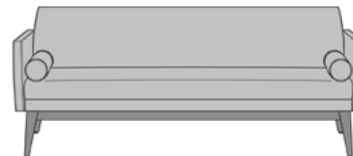

Optional with Bolster Pillows
Available with removable bolster pillows. If this option is selected, the overall width will increase.

Number of Seats
Choose from 4 seat styles – lounge chair, lounge chair with bolster pillows, love seat, and sofa.

Statement of Line

BILL1011
28.5W 30.5D 32H
26AH

BILL1111
38.5W 30.5D 32H
26AH

BILL2011
56.5W 30.5D 32H
26AH

BILL2111
56.5W 30.5D 32H
26AH

BILL3011
75.5W 30.5D 32H
26AH

BILL3111
75.5W 30.5D 32H
26AH

kwalu | Furnishing the Future™