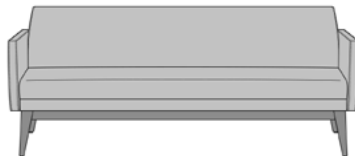

biella

Lounge

kwalu.

Furnishing the Future™

biella

Lounge

The beautiful Biella Lounge collection is purposely designed to create comfort on all sides. The angled back extends past the upholstered frame to support the neck and back of the user. The collection base with slightly splayed tapered legs in Kwalu classic finish is a nod to mid-century style. Biella's attached bolstered pillows are removable for easy cleaning. The Biella Collection includes a lounge, loveseat and sofa.

Optional with Bolster Pillows
Available with removable bolster pillows. If this option is selected, the overall width will increase.

Number of Seats
Choose from 4 seat styles – lounge chair, lounge chair with bolster pillows, love seat, and sofa.

Statement of Line

BILL1011
28.5W 30.5D 32H
26AH

BILL1111
38.5W 30.5D 32H
26AH

BILL2011
56.5W 30.5D 32H
26AH

BILL2111
56.5W 30.5D 32H
26AH

BILL3011
75.5W 30.5D 32H
26AH

BILL3111
75.5W 30.5D 32H
26AH

kwalu | Furnishing the Future™