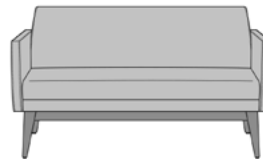

biella

Lounge

kwalu.

Furnishing the Future™

biella

Lounge

The beautiful Biella Lounge collection is purposely designed to create comfort on all sides. The angled back extends past the upholstered frame to support the neck and back of the user. The collection base with slightly splayed tapered legs in Kwalu classic finish is a nod to mid-century style. Biella's attached bolstered pillows are removable for easy cleaning. The Biella Collection includes a lounge, loveseat and sofa.

Steel Reinforced
Our patented steel reinforced joint system uses over 20 pieces of steel in most Kwalu chairs. Stop ongoing and costly furniture replacement.

Concealed Cleanout
Concealed cleanout eliminates a debris build-up behind the seat cushion

Optional with Bolster Pillows
Available with removable bolster pillows. If this option is selected, the overall width will increase.

Number of Seats
Choose from 4 seat styles – lounge chair, lounge chair with bolster pillows, love seat, and sofa.

Statement of Line

BILL1011
28.5W 30.5D 32H
26AH

BILL1111
38.5W 30.5D 32H
26AH

BILL2011
56.5W 30.5D 32H
26AH

BILL2111
56.5W 30.5D 32H
26AH

BILL3011
75.5W 30.5D 32H
26AH

BILL3111
75.5W 30.5D 32H
26AH

kwalu | Furnishing the Future™