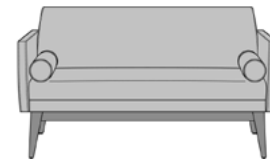

Optional with Bolster Pillows
Available with removable bolster pillows. If this option is selected, the overall width will increase.

Number of Seats
Choose from 4 seat styles – lounge chair, lounge chair with bolster pillows, love seat, and sofa.

Statement of Line

BILL1011
28.5W 30.5D 32H
26AH

BILL1111
38.5W 30.5D 32H
26AH

BILL2011
56.5W 30.5D 32H
26AH

BILL2111
56.5W 30.5D 32H
26AH

BILL3011
75.5W 30.5D 32H
26AH

BILL3111
75.5W 30.5D 32H
26AH

kwalu | Furnishing the Future™