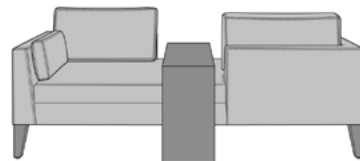

**Concealed Cleanout**  
Concealed cleanout eliminates a debris build-up behind the seat cushion.

**Optional Unit Style**  
Available as a single seater, double seater, and double seater with a table in the middle.

**Optional Table**  
The removable table is available for the double seater option only.

**Optional Piping**  
Optional piping available on the base, apron, seat, arms, back pillow & bolster pillow. The Marsala Lounge will not have decorative seams when this option is selected.

### Statement of Line

**MSLA1A00**  
41W 30D 33H  
26AH

**MSLA2A00**  
82W 30D 33H  
26AH

**MSLA3A00**  
82W 35D 33H  
26AH

**MSLA1A01**  
41W 30D 33H  
26AH

**MSLA2A01**  
82W 30D 33H  
26AH

**MSLA3A01**  
82W 35D 33H  
26AH