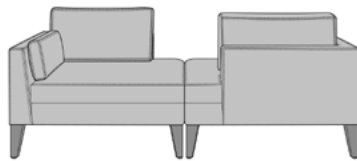

## Lounge

Kwalu's Marsala Lounge is the definition of conversation piece. This is a gem of a lounge chair with arms that create the back. Marsala is a single lounge chair that also is available to be combined with another. Place two together and the users can talk to each other face to face. Add the removable table and they can have a snack, a drink, or play a game. The tapered legs are Kwalu Classic material. The pillow of the Marsala Lounge is attached but is easily removed for cleaning.

**Concealed Cleanout**  
Concealed cleanout eliminates a debris build-up behind the seat cushion.

**Optional Unit Style**  
Available as a single seater, double seater, and double seater with a table in the middle.

**Optional Table**  
The removable table is available for the double seater option only.

**Optional Piping**  
Optional piping available on the base, apron, seat, arms, back pillow & bolster pillow. The Marsala Lounge will not have decorative seams when this option is selected.

### Statement of Line

**MSLA1A00**  
41W 30D 33H  
26AH

**MSLA2A00**  
82W 30D 33H  
26AH

**MSLA3A00**  
82W 35D 33H  
26AH

**MSLA1A01**  
41W 30D 33H  
26AH

**MSLA2A01**  
82W 30D 33H  
26AH

**MSLA3A01**  
82W 35D 33H  
26AH