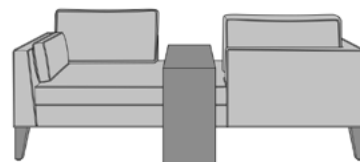

**Optional Table**  
The removable table is available for the double seater option only.

**Optional Piping**  
Optional piping available on the base, apron, seat, arms, back pillow & bolster pillow. The Marsala Lounge will not have decorative seams when this option is selected.

### Statement of Line

**MSLA1A00**  
41W 30D 33H  
26AH

**MSLA2A00**  
82W 30D 33H  
26AH

**MSLA3A00**  
82W 35D 33H  
26AH

**MSLA1A01**  
41W 30D 33H  
26AH

**MSLA2A01**  
82W 30D 33H  
26AH

**MSLA3A01**  
82W 35D 33H  
26AH