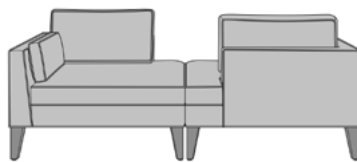

**Optional Table**  
The removable table is available for the double seater option only.

**Optional Piping**  
Optional piping available on the base, apron, seat, arms, back pillow & bolster pillow. The Marsala Lounge will not have decorative seams when this option is selected.

### Statement of Line

**MSLA1A00**  
41W 30D 33H  
26AH

**MSLA2A00**  
82W 30D 33H  
26AH

**MSLA3A00**  
82W 35D 33H  
26AH

**MSLA1A01**  
41W 30D 33H  
26AH

**MSLA2A01**  
82W 30D 33H  
26AH

**MSLA3A01**  
82W 35D 33H  
26AH