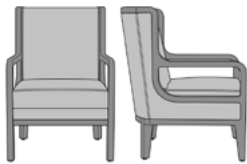

desio

Lounge

kwalu.

Furnishing the Future®

desio

Lounge

Kwalu's Desio Lounge Collection is a modified wingback style which features inside upholstered panels along the height of the back. Desio's arms are integrated into the framework of the back and base. The curved top and backseat rail give Desio its sense of style. The seat cushion in this collection conceals the cleanout. It is luxurious and removable for easy cleaning.

Optional piping available on the inside and outside arm and back.

Optional Nail Head Trim

Optional decorative nail head trim only available if optional piping is not selected.

Number of Seats

Choose from 2 seat styles - lounge chair and love seat.

Statement of Line

DSIO101
26W 32D 38H
25AH

DSIO111
26W 32D 38H
25AH

DSIO102
26W 32D 38H
25AH

DSIO201
49.5W 32D 38H
25AH

DSIO211
49.5W 32D 38H
25AH

DSIO202
49.5W 32D 38H
25AH

kwalu | Furnishing the Future®