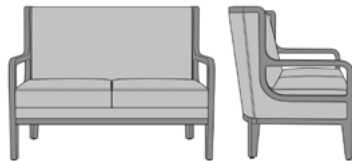

desio

Lounge

kwalu.

Furnishing the Future®

desio

Lounge

Kwalu's Desio Lounge Collection is a modified wingback style which features inside upholstered panels along the height of the back. Desio's arms are integrated into the framework of the back and base. The curved top and backseat rail give Desio its sense of style. The seat cushion in this collection conceals the cleanout. It is luxurious and removable for easy cleaning.

Optional piping available on the inside and outside arm and back.

Optional Nail Head Trim

Optional decorative nail head trim only available if optional piping is not selected.

Number of Seats

Choose from 2 seat styles - lounge chair and love seat.

Statement of Line

DSIO101
26W 32D 38H
25AH

DSIO111
26W 32D 38H
25AH

DSIO102
26W 32D 38H
25AH

DSIO201
49.5W 32D 38H
25AH

DSIO211
49.5W 32D 38H
25AH

DSIO202
49.5W 32D 38H
25AH

kwalu | Furnishing the Future®