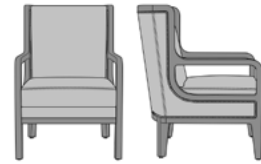

desio

Lounge

kwalu.

Furnishing the Future®

desio

Lounge

Kwalu's Desio Lounge Collection is a modified wingback style which features inside upholstered panels along the height of the back. Desio's arms are integrated into the framework of the back and base. The curved top and backseat rail give Desio its sense of style. The seat cushion in this collection conceals the cleanout. It is luxurious and removable for easy cleaning.

Optional piping available on the inside and outside arm and back.

Optional Nail Head Trim

Optional decorative nail head trim only available if optional piping is not selected.

Number of Seats

Choose from 2 seat styles - lounge chair and love seat.

Statement of Line

DSIO101
26W 32D 38H
25AH

DSIO111
26W 32D 38H
25AH

DSIO102
26W 32D 38H
25AH

DSIO201
49.5W 32D 38H
25AH

DSIO211
49.5W 32D 38H
25AH

DSIO202
49.5W 32D 38H
25AH

kwalu | Furnishing the Future®