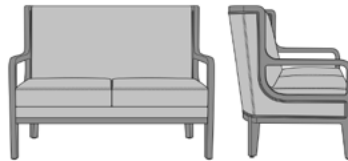

desio

Lounge

kwalu.

Furnishing the Future®

desio

Lounge

Kwalu's Desio Lounge Collection is a modified wingback style which features inside upholstered panels along the height of the back. Desio's arms are integrated into the framework of the back and base. The curved top and backseat rail give Desio its sense of style. The seat cushion in this collection conceals the cleanout. It is luxurious and removable for easy cleaning.

Optional piping available on the inside and outside arm and back.

Optional Nail Head Trim

Optional decorative nail head trim only available if optional piping is not selected.

Number of Seats

Choose from 2 seat styles - lounge chair and love seat.

Statement of Line

DSIO101
26W 32D 38H
25AH

DSIO111
26W 32D 38H
25AH

DSIO102
26W 32D 38H
25AH

DSIO201
49.5W 32D 38H
25AH

DSIO211
49.5W 32D 38H
25AH

DSIO202
49.5W 32D 38H
25AH

kwalu | Furnishing the Future®