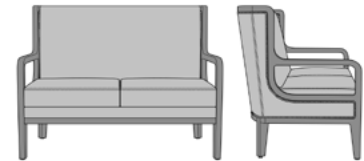

desio

Lounge

kwalu.

Furnishing the Future®

desio

Lounge

Kwalu's Desio Lounge Collection is a modified wingback style which features inside upholstered panels along the height of the back. Desio's arms are integrated into the framework of the back and base. The curved top and backseat rail give Desio its sense of style. The seat cushion in this collection conceals the cleanout. It is luxurious and removable for easy cleaning.

Optional piping available on the inside and outside arm and back.

Optional Nail Head Trim

Optional decorative nail head trim only available if optional piping is not selected.

Number of Seats

Choose from 2 seat styles - lounge chair and love seat.

Statement of Line

DSIO101
26W 32D 38H
25AH

DSIO111
26W 32D 38H
25AH

DSIO102
26W 32D 38H
25AH

DSIO201
49.5W 32D 38H
25AH

DSIO211
49.5W 32D 38H
25AH

DSIO202
49.5W 32D 38H
25AH

kwalu | Furnishing the Future®