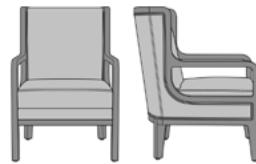

desio

Lounge

kwalu.

Furnishing the Future®

desio

Lounge

Kwalu's Desio Lounge Collection is a modified wingback style which features inside upholstered panels along the height of the back. Desio's arms are integrated into the framework of the back and base. The curved top and backseat rail give Desio its sense of style. The seat cushion in this collection conceals the cleanout. It is luxurious and removable for easy cleaning.

Optional piping available on the inside and outside arm and back.

Optional Nail Head Trim

Optional decorative nail head trim only available if optional piping is not selected.

Number of Seats

Choose from 2 seat styles - lounge chair and love seat.

Statement of Line

DSIO101
26W 32D 38H
25AH

DSIO111
26W 32D 38H
25AH

DSIO102
26W 32D 38H
25AH

DSIO201
49.5W 32D 38H
25AH

DSIO211
49.5W 32D 38H
25AH

DSIO202
49.5W 32D 38H
25AH

kwalu | Furnishing the Future®