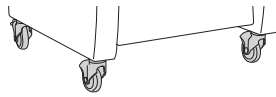

# valentia motorized recliner

Valentia Collection

VLXX

Arm Caps

**RC**

With Kwalu Arm Caps

Legs

**1**

Casters  
(Front Non-Locking;  
Back Locking)

**2**

Kwalu Pyramid