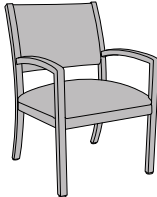

Trava Collection

TRAXX

Chair Style

GD
Guest

GB
Bariatric

Back Upholstery
Style

1
Fully Wrapped