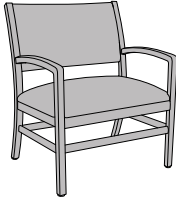

Trava Collection

TRAXX

Chair Style

GD
Guest

GB
Bariatric

Back Upholstery
Style

1
Fully Wrapped