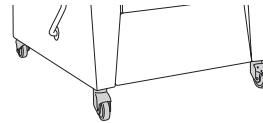

Legs

5

Casters
(Front Non-Locking;
Back Locking)

Finish Options

OPT#702 - Hanex® Nublado

OPT#703 - Hanex® Coldstone

OPT#705 - Corian® Linen

OPT#706 - Hanex® Romano

OPT#708 - Hanex® Marelinho

OPT#710 - Krion® Asteroid White

OPT#711 - Krion® Snow White

Notes

* Arm Height will be ¼" shorter due to material thickness.