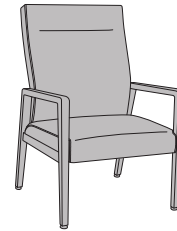

# valdina tall back - fixed

Valdina Collection

VLDFIXPXX

Upholstery Style

**1**

Full Upholstery

Width Style

**1**

24"W  
(20" Seat Width)

**2**

28"W  
(24" Seat Width)

Arm Style  
(Optional)

**UP**

Upholstered Arm Panels