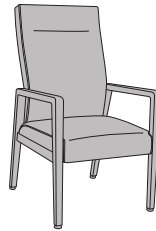

# valdina tall back - fixed

Valdina Collection

VLDFIXPXX

Upholstery Style

**1**

Full Upholstery

Width Style

**1**

24"W  
(20" Seat Width)

**2**

28"W  
(24" Seat Width)

Arm Style  
(Optional)

**UP**

Upholstered Arm Panels