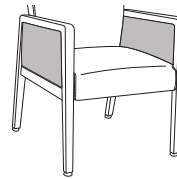

# valdina tall back - fixed

Valdina Collection

VLDFIXPXX

Upholstery Style

**1**

Full Upholstery

Width Style

**1**

24"W  
(20" Seat Width)

**2**

28"W  
(24" Seat Width)

Arm Style  
(Optional)

**UP**

Upholstered Arm Panels