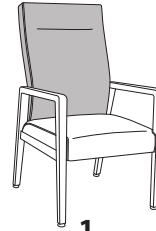

# valdina tall back - fixed

Valdina Collection

VLDFIXPXX

Upholstery Style

**1**

Full Upholstery

Width Style

**1**

24"W  
(20" Seat Width)

**2**

28"W  
(24" Seat Width)

Arm Style  
(Optional)

**UP**

Upholstered Arm Panels