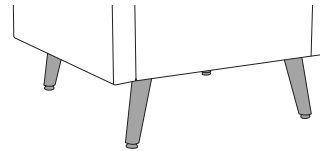

Constanzo Collection

CNSTXXX

Number of Seats

1
Single

2
Love Seat

3
Sofa

Arm Style

1
With Arm Cap

Base Style

1
Tapered Cylinder Legs

Power Grommet (Optional)

(Select color in "Power Grommet Color" section)

PG1
With Power Grommet on Seat

Power Grommet Color

OPT#740A
White Power Grommet

OPT#740B
Black Power Grommet