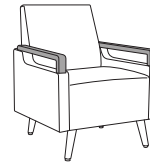

Constanzo Collection

CNSTXXX

Number of Seats

1
Single

2
Love Seat

3
Sofa

Arm Style

1
With Arm Cap

Base Style

1
Tapered Cylinder Legs

Power Grommet (Optional)

(Select color in "Power Grommet Color" section)

PG1
With Power Grommet on Seat

Power Grommet Color

OPT#740A
White Power Grommet

OPT#740B
Black Power Grommet