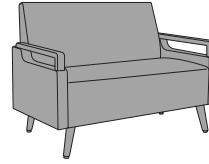

Constanzo Collection

CNSTXXX

Number of Seats

1
Single

2
Love Seat

3
Sofa

Arm Style

1
With Arm Cap

Base Style

1
Tapered Cylinder Legs

Power Grommet (Optional)

(Select color in "Power Grommet Color" section)

PG1
With Power Grommet on Seat

Power Grommet Color

OPT#740A
White Power Grommet

OPT#740B
Black Power Grommet