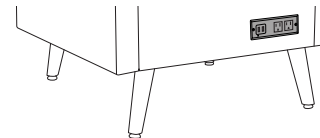

Constanzo Collection

CNSTXXX

Number of Seats

1
Single

2
Love Seat

3
Sofa

Arm Style

1
With Arm Cap

Base Style

1
Tapered Cylinder Legs

Power Grommet (Optional)

(Select color in "Power Grommet Color" section)

PG1
With Power Grommet on Seat

Power Grommet Color

OPT#740A
White Power Grommet

OPT#740B
Black Power Grommet