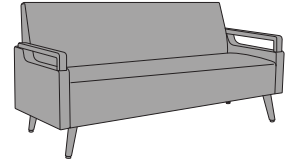

Constanzo Collection

CNSTXXX

Number of Seats

1
Single

2
Love Seat

3
Sofa

Arm Style

1
With Arm Cap

Base Style

1
Tapered Cylinder Legs

Power Grommet (Optional)

(Select color in "Power Grommet Color" section)

PG1
With Power Grommet on Seat

Power Grommet Color

OPT#740A
White Power Grommet

OPT#740B
Black Power Grommet