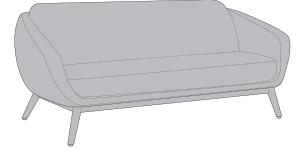

diamante lounge

Diamante Collection

DIAMXXXX

Number of Seats

1
1-Seater

L
Wider 1-Seater

2
2-Seater

3
3-Seater

Arm Detail

1
None

2
With Corian®/Hanex®/ Krion®
Arm Cap

***3**
Sewn Arm Pads

Arm Style

1
Cascade Arm

Base Style

1
Tapered Cylinder Legs
with Seat Rail