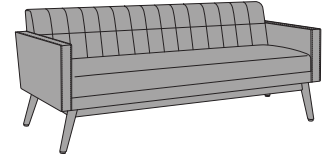

Potenza Collection

PNZXXXX

Unit Style

1
Single

2
Love Seat

3
Sofa

Arm Detail

A
No Arm Cap

B
With Corian®/Hanex®/Krion®
Arm Cap

Back Detail

0
No Detail

1
With Quilted Stitching

Base Style

1
Tapered Cylinder Legs
with Seat Rail