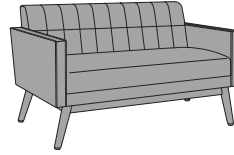

Potenza Collection

PNZXXXX

Unit Style

1
Single

2
Love Seat

3
Sofa

Arm Detail

A
No Arm Cap

B
With Corian®/Hanex®/Krion®
Arm Cap

Back Detail

0
No Detail

1
With Quilted Stitching

Base Style

1
Tapered Cylinder Legs
with Seat Rail