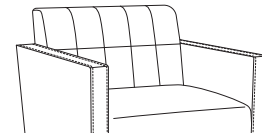

Potenza Collection

PNZXXXX

Unit Style

1
Single

2
Love Seat

3
Sofa

Arm Detail

A
No Arm Cap

B
With Corian®/Hanex®/Krion®
Arm Cap

Back Detail

0
No Detail

1
With Quilted Stitching

Base Style

1
Tapered Cylinder Legs
with Seat Rail