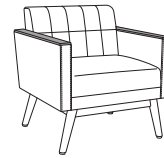

Potenza Collection

PNZXXXX

Unit Style

1
Single

2
Love Seat

3
Sofa

Arm Detail

A
No Arm Cap

B
With Corian®/Hanex®/Krion®
Arm Cap

Back Detail

0
No Detail

1
With Quilted Stitching

Base Style

1
Tapered Cylinder Legs
with Seat Rail