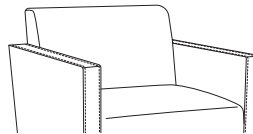

Potenza Collection

PNZXXXX

Unit Style

1
Single

2
Love Seat

3
Sofa

Arm Detail

A
No Arm Cap

B
With Corian®/Hanex®/Krion®
Arm Cap

Back Detail

0
No Detail

1
With Quilted Stitching

Base Style

1
Tapered Cylinder Legs
with Seat Rail