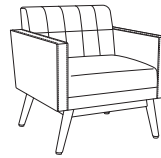

Potenza Collection

PNZXXXX

Unit Style

1
Single

2
Love Seat

3
Sofa

Arm Detail

A
No Arm Cap

B
With Corian®/Hanex®/Krion®
Arm Cap

Back Detail

0
No Detail

1
With Quilted Stitching

Base Style

1
Tapered Cylinder Legs
with Seat Rail