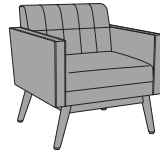

Potenza Collection

PNZXXXX

Unit Style

1
Single

2
Love Seat

3
Sofa

Arm Detail

A
No Arm Cap

B
With Corian®/Hanex®/Krion®
Arm Cap

Back Detail

0
No Detail

1
With Quilted Stitching

Base Style

1
Tapered Cylinder Legs
with Seat Rail