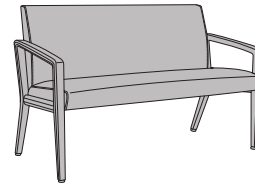

Modena Collection

MDABXX

Unit Style

**34**  
34"W  
(29.5" Seat Width)

**46**  
46"W  
(41.5" Seat Width)

Back Height Style

**G**  
Short Back  
(35" Height)

Arm Style  
(Optional)

**UP\***  
Upholstered Arm Panels

Note

\* Faceted-Edged Frame Detail on Side Seat Rails will be altered if this option is selected.