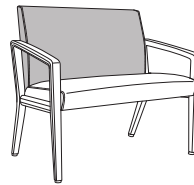

Modena Collection

MDABXX

Unit Style

**34**  
34"W  
(29.5" Seat Width)

**46**  
46"W  
(41.5" Seat Width)

Back Height Style

**G**  
Short Back  
(35" Height)

Arm Style  
(Optional)

**UP\***  
Upholstered Arm Panels

Note

\* Faceted-Edged Frame Detail on Side Seat Rails will be altered if this option is selected.