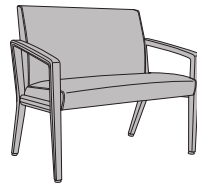

Modena Collection

MDABXX

Unit Style

**34**  
34"W  
(29.5" Seat Width)

**46**  
46"W  
(41.5" Seat Width)

Back Height Style

**G**  
Short Back  
(35" Height)

Arm Style  
(Optional)

**UP\***  
Upholstered Arm Panels

Note

\* Faceted-Edged Frame Detail on Side Seat Rails will be altered if this option is selected.