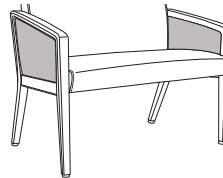

Modena Collection

MDABXX

Unit Style

**34**  
34"W  
(29.5" Seat Width)

**46**  
46"W  
(41.5" Seat Width)

Back Height Style

**G**  
Short Back  
(35" Height)

Arm Style  
(Optional)

**UP\***  
Upholstered Arm Panels

Note

\* Faceted-Edged Frame Detail on Side Seat Rails will be altered if this option is selected.