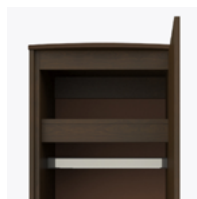

Clothes Rod

Standard clothing rod may be attached at ADA height of 48" from the floor.