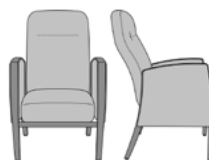

Statement of Line

VLR12UP
26W 30.5D 40.5H
26AH

kwalu | Furnishing the Future™

6160 Peachtree Dunwoody Rd. Building C, Atlanta, GA 30328

1-877-MY-KWALU kwalu.com