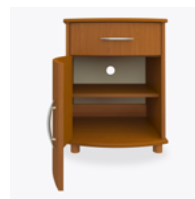

Rear Venting

Rear venting maximizes air circulation for improved health.

kwalu | Furnishing the Future®

6160 Peachtree Dunwoody Rd. Building C, Atlanta, GA 30328

1-877-MY-KWALU kwalu.com