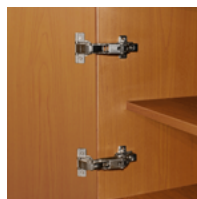

camelot

Bedside Cabinet
1 Drawer, 1 Door

kwalu.

Furnishing the Future®

camelot

Bedside Cabinet

1 Drawer, 1 Door

Combining the romance of a bygone era with a contemporary twist, the fluid lines and sensuously curved fronts of the Camelot Collection bring a modern edge to a classic design. Select from a range of stylish hardware options to accentuate the sinuous curves. The product is required to be wall mounted for safety. Using the kit provided, please follow provided instructions exactly.

Curved Front

The graceful curved front is a signature Camelot feature.

Waterfall Edging on Top

Waterfall edging creates continuous smooth surface for easy cleaning.

Door Hinges

165° self-closing, inset hinges provide a smooth motion when opening and closing the doors.