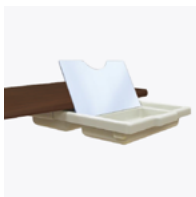

### Features

**Solid Surface Spillproof Edge**  
The spill resistant, slightly raised edge of this solid surface top keeps minor spills in place on the top.

**Gas Assist**  
The gas cylinder lift mechanism enables smooth and quiet height adjustment.

**Adjustable Height**  
The table adjusts in height from 28.5" to 42.5".

**Low Profile Base**  
The low profile base allows for placement under recliners and side seating when patients are out of bed.

**Integrated Accessory Rail**  
An integrated rail to accommodate optional accessories is located on both sides of the column and is standard.

**Weight Capacity**  
The table holds 100 pounds of evenly distributed weight.

**Optional Vanity Drawer**  
An optional vanity drawer for storage of personal items is available for Kwalu Top with Rectangle Shape only.