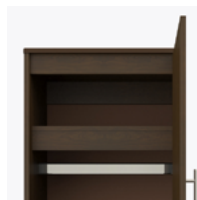

Clothes Rod

Standard clothing rod may be attached at ADA height of 48" from the floor.