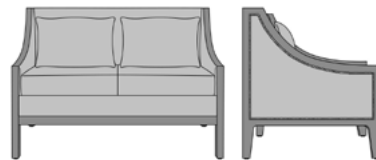

## Lounge

The chair and love seat of the Larino Collection include a sleek, solid frame, plush seat and back, arms, available in two heights, flawlessly detailed in optional nail head trim. Seat and back cushions are removable for easy cleaning. Back pillows are standard and attached. Back pillows are standard and attached.

**Number of Seats**  
Choose from 2 seat styles – lounge chair and love seat.

### Statement of Line

**LAR1A11**  
27W 32.5D 35H  
21AH

**LAR1A21**  
27W 32.5D 35H  
21AH

**LAR1B11**  
27W 32.5D 35H  
25AH

**LAR1B21**  
27W 32.5D 35H  
25AH

**LAR2A11**  
52W 32.5D 35H  
21AH

**LAR2A21**  
52W 32.5D 35H  
21AH