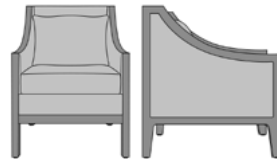

LAR1B11
27W 32.5D 35H
25AH