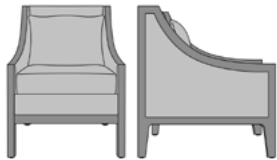

Statement of Line

LAR1A11
27W 32.5D 35H
21AH