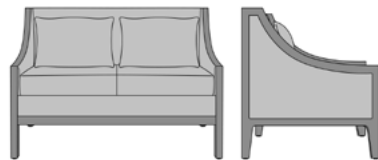

## Lounge

The chair and love seat of the Larino Collection include a sleek, solid frame, plush seat and back, arms, available in two heights, flawlessly detailed in optional nail head trim. Seat and back cushions are removable for easy cleaning. Back pillows are standard and attached. Back pillows are standard and attached.

**Number of Seats**  
Choose from 2 seat styles – lounge chair and love seat.

### Statement of Line

**LAR1A11**  
27W 32.5D 35H  
21AH

**LAR1A21**  
27W 32.5D 35H  
21AH

**LAR1B11**  
27W 32.5D 35H  
25AH

**LAR1B21**  
27W 32.5D 35H  
25AH

**LAR2A11**  
52W 32.5D 35H  
21AH

**LAR2A21**  
52W 32.5D 35H  
21AH