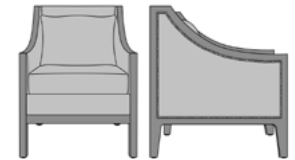

## Lounge

The chair and love seat of the Larino Collection include a sleek, solid frame, plush seat and back, arms, available in two heights, flawlessly detailed in optional nail head trim. Seat and back cushions are removable for easy cleaning. Back pillows are standard and attached. Back pillows are standard and attached.

**Number of Seats**  
Choose from 2 seat styles – lounge chair and love seat.

### Statement of Line

**LAR1A11**  
27W 32.5D 35H  
21AH

**LAR1A21**  
27W 32.5D 35H  
21AH

**LAR1B11**  
27W 32.5D 35H  
25AH

**LAR1B21**  
27W 32.5D 35H  
25AH

**LAR2A11**  
52W 32.5D 35H  
21AH

**LAR2A21**  
52W 32.5D 35H  
21AH