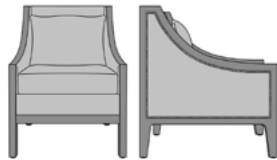

LAR1A21
27W 32.5D 35H
21AH