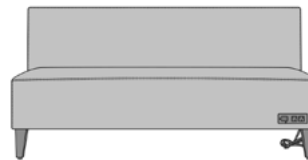

DELF3PG1
68W 30D 34H

kwalu | Furnishing the Future™

6160 Peachtree Dunwoody Rd. Building C, Atlanta, GA 30328

1-877-MY-KWALU kwalu.com