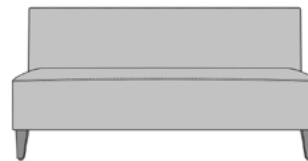

DELF3
68W 30D 34H