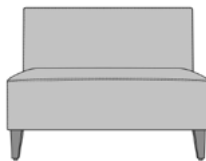

DELF2
45W 30D 34H