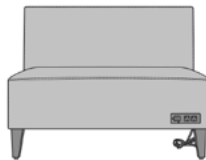

DELF2PG1
45W 30D 34H