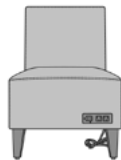

DELF1PG1
25W 30D 34H