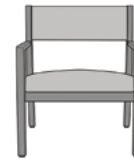

CTE22
28W 24.5D 33.75H
25AH

kwalu | Furnishing the Future™

6160 Peachtree Dunwoody Rd. Building C, Atlanta, GA 30328

1-877-MY-KWALU kwalu.com