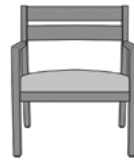

caterina

Guest – Upholstered Back

kwalu.

Furnishing the Future™

caterina

Guest – Upholstered Back

The Caterina Guest – Upholstered Back chair is a perfect marriage of aesthetics and durability. These thoughtfully designed chairs feature clean lines; a spacious removable seat, an angled back, angled, contemporary arms to facilitate ingress and egress and wall saver back legs. Caterina Guest is available as a slat back and a short upholstered back.

Wallsaver
Wallsaver back legs help keep walls in pristine condition.

Optional Back Style
Choose from 2 optional back styles – Slat Back or Upholstered Back.

Seat Cushion is Field Replaceable
The seat cushion can be replaced in the field.

Optional Linking Tables
Optional Center and Corner Linking tables are available to provide stationary space between the chairs and fit your space.

Statement of Line

CTE11
23.5W 24.5D 33.75H
25AH

CTE21
23.5W 24.5D 33.75H
25AH