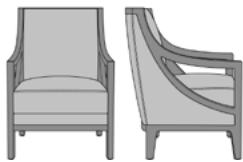

monreale

Lounge

kwalu.

Furnishing the Future™

monreale

Lounge

A refreshing mix between retro and modern, Kwalu's Monreale Lounge collection delivers a mid-century modern look and feel to your common area. The elegance of the straight square back is accentuated and framed by the dramatic sweep of the arms. The seat cushion of the lounge chair and love seat is luxurious and removable for easy cleaning. Optional piping or decorative nail head trim along the perimeter of Monreale will add another level of style.

Concealed Cleanout
Concealed cleanout eliminates a debris build-up behind the seat cushion.

Removable Seat Cushion
Removable seat cushion prevents buildup of debris and provides for easy maintenance.

Optional Piping
Optional piping available along the base only.

Optional Nail Head Trim
Optional decorative nail head trim only available if optional piping is not selected.

Number of Seats
Choose from 2 seat styles – lounge chair and love seat.

Statement of Line

MNR111
26W 30D 38H
25AH