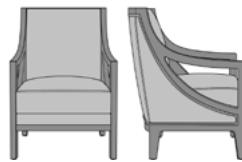

Optional Nail Head Trim
Optional decorative nail head trim only available if optional piping is not selected.

Number of Seats
Choose from 2 seat styles – lounge chair and love seat.

Statement of Line

MNR111
26W 30D 38H
25AH