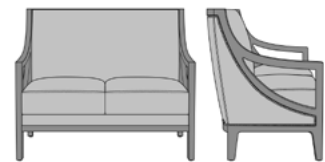

Optional Nail Head Trim
Optional decorative nail head trim only available if optional piping is not selected.

Number of Seats
Choose from 2 seat styles – lounge chair and love seat.

Statement of Line

MNR111
26W 30D 38H
25AH

MNR112
26W 30D 38H
25AH

MNR121
26W 30D 38H
25AH

MNR211
49.5W 30D 38H
25AH

MNR212
49.5W 30D 38H
25AH

MNR221
49.5W 30D 38H
25AH

kwalu | Furnishing the Future™

6160 Peachtree Dunwoody Rd. Building C, Atlanta, GA 30328