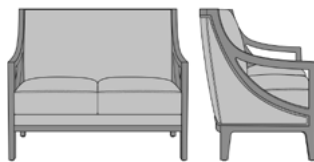

MNR212
49.5W 30D 38H
25AH