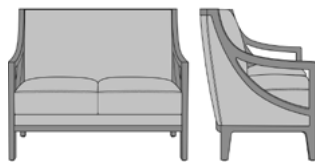

MNR211
49.5W 30D 38H
25AH