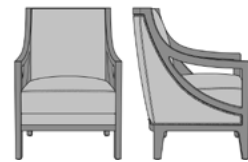

MNR121
26W 30D 38H
25AH