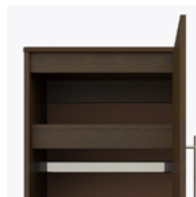

Clothes Rod

Standard clothing rod may be attached at ADA height of 48" from the floor.