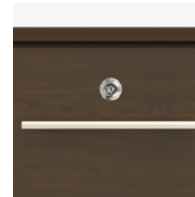

Waterfall edging creates continuous smooth surface for easy cleaning.

Drawers

Are constructed with both dowel and mechanical fasteners for additional strength. Ball bearing removable slides are fully extendable.

Hardware

Choose from dozens of hardware styles, including ADA compliant options.

Optional Top Drawer Lock

A top drawer lock is available and is optional.

Other Bedside Styles

Auburn bedside styles include a 1 drawer, 1 door version, a 1 drawer, no door version and a 3 drawer version.