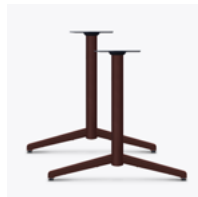

Twin Base

For use on rectangle tables, the twin and triple T-Bases allow for flexibility in table size.