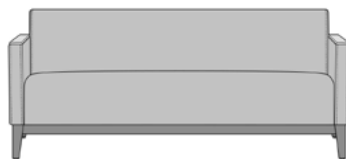

LVO3C01
73.5W 29.5D 32.5H
26AH

*To see additional versions of this collection go to www.kwalu.com/product/livorno-lounge

kwalu | Furnishing the Future™

6160 Peachtree Dunwoody Rd. Building C, Atlanta, GA 30328

1-877-MY-KWALU kwalu.com