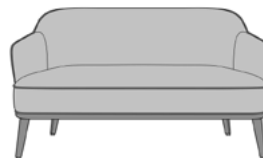

## Lounge

Kwalu's Monza Collection is refreshing and comfortable seating. Inspired by nature, this lounge and love seat feature rounded corners which add warmth to common areas and wait spaces. Behind the fixed seat is a concealed cleanout which assures the Monza remains in pristine condition.

**Optional Piping**  
Optional piping available on seat and top of arms.

**Number of Seats**  
Choose from 2 seat styles – lounge chair and love seat.

### Statement of Line

**MNZA110**  
30W 28D 31H  
25AH

**MNZA111**  
30W 28D 31H  
25AH

**MNZA210**  
56W 28D 31H  
25AH

**MNZA211**  
56W 28D 31H  
25AH

kwalu | Furnishing the Future®

6160 Peachtree Dunwoody Rd. Building C, Atlanta, GA 30328  
1-877-MY-KWALU [kwalu.com](http://kwalu.com)