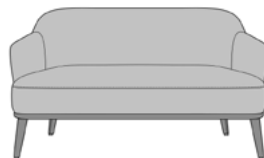

**Optional Piping**  
Optional piping available on seat and top of arms.

**Number of Seats**  
Choose from 2 seat styles – lounge chair and love seat.

### Statement of Line

**MNZA110**  
30W 28D 31H  
25AH

**MNZA111**  
30W 28D 31H  
25AH

**MNZA210**  
56W 28D 31H  
25AH

**MNZA211**  
56W 28D 31H  
25AH

kwalu | Furnishing the Future®

6160 Peachtree Dunwoody Rd. Building C, Atlanta, GA 30328  
1-877-MY-KWALU [kwalu.com](http://kwalu.com)