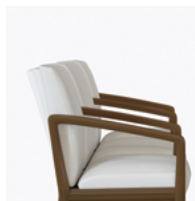

modena

Multiple

modena

Multiple

The Modena Multiple – with Flex Back, like all Kwalu group seating options, make it possible for friends and family to sit together comfortably in lobbies, lounges and reception areas or in emergency waiting rooms. Extremely versatile, this seating option allows for various configurations of three seats combining guest and bariatric sizes. The back of each seat in the Multiple provides slight movement in the back from the flex frame that connects the seat of the chair to the back. The seat, arms and legs remain stationary to deliver ergonomic support as the user changes position during waiting periods.

Model: MDAMTGBG
78W 27D 35H 20/29.5/20SW 18.5SD 19SH 26AH

Features

Faceted-Edge Frame Detailing

The outside face of the chair frame showcases faceted-edge detailing reminiscent of hand-crafted wood workmanship.

Flex Back

Frame enables a modest amount of flexibility in the back only; seat, arms and legs remain stationary.

Wallsaver

Wallsaver back legs help keep walls in pristine condition.

Steel Reinforced

Our patented steel-reinforced joint system uses over 20 pieces of steel in most Kwalu chairs. Stop ongoing and costly furniture replacement.