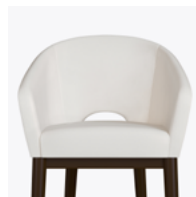

Optional Cutout on Back

An optional cutout on back is available to prevent buildup of debris and provide for easy maintenance.