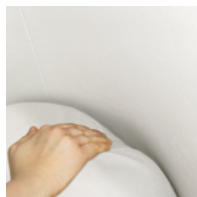

verres

Lounge

kwalu.

Furnishing the Future™

verres

Lounge

The Verres Lounge chair by Kwalu is a chair with all of the curves. Beginning at the back and incorporating the arms, the Verres adds enveloping comfort on all sides. The flared arms of this traditional style lounge chair create a contemporary and versatile silhouette. Other features include a concealed cleanout.

Model: VRRLN1111
29W 28.5D 31H 20SW 20SD 19SH 22AH

Features

Durable Finish

Kwalu's solid surface (1/8" thick) proprietary finish doesn't have any of the drawbacks of wood. The frames are moisture impervious, graffiti-resistant, easy to clean and maintenance-free.

Steel Reinforced

Our patented steel-reinforced joint system uses over 20 pieces of steel in most Kwalu chairs. Stop ongoing and costly furniture replacement.

Concealed Cleanout

Concealed cleanout eliminates a debris build-up behind the seat cushion.