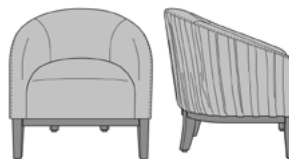

VRRLN1211
29W 28.5D 31H
22AH

kwalu | Furnishing the Future™

6160 Peachtree Dunwoody Rd. Building C, Atlanta, GA 30328

1-877-MY-KWALU kwalu.com