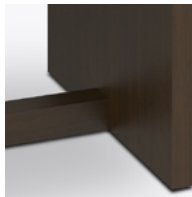

Emarese

Occasional Tables

kwalu®

Emarese

Occasional Tables

Emarese Occasional tables by Kwalu achieve fresh style with an artful approach. A narrow and wide leg combine to create a unique base for this collection. Solid surfaces of Corian®/ Hanex®/ Kriion® are available for the top. The coffee and end tables of the Emarese collection will anchor your lobby or lounge with enduring style.

Model: EMARTBLA1B
19W 19D 18H

Features

Durable Finish

Kwalu's proprietary finish doesn't have any of the drawbacks of wood. The finish is moisture impervious, easy to clean and maintenance-free.

Corian®/ Hanex®/ Kriion® Top

Corian®/ Hanex®/ Kriion® tops, 1" elliptical edged, are available on all occasional tables in the collection.

Other Table Styles

Collection includes coffee and end tables.

10 Year Warranty

We offer a 10 Year Performance Warranty on both construction and finish, so the product is guaranteed to stay looking like new for 10 years.