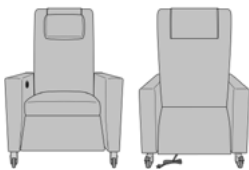

Statement of Line

CRSLMTR0011
32.5W 36D 45H 25AH
75 Ext. Depth