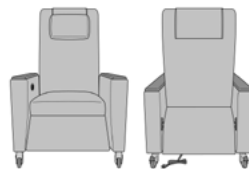

CRSLMTR1011
32.5W 36D 45H 25AH
75 Ext. Depth