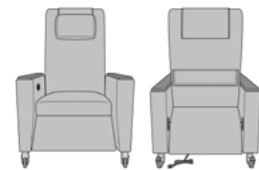

Statement of Line

CRSLMTR0011
32.5W 36D 45H 25AH
75 Ext. Depth

CRSLMTR0111
32.5W 36D 45H 25AH
75 Ext. Depth

CRSLMTR1011
32.5W 36D 45H 25AH
75 Ext. Depth

CRSLMTR1111
32.5W 36D 45H 25AH
75 Ext. Depth

CRSLMTR2011
32.5W 36D 45H 24.75AH
75 Ext. Depth