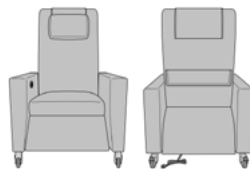

CRSLMTR0111
32.5W 36D 45H 25AH
75 Ext. Depth