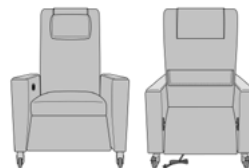

Statement of Line

CRSLMTR0011
32.5W 36D 45H 25AH
75 Ext. Depth

CRSLMTR0111
32.5W 36D 45H 25AH
75 Ext. Depth

CRSLMTR1011
32.5W 36D 45H 25AH
75 Ext. Depth

CRSLMTR1111
32.5W 36D 45H 25AH
75 Ext. Depth

CRSLMTR2011
32.5W 36D 45H 24.75AH
75 Ext. Depth