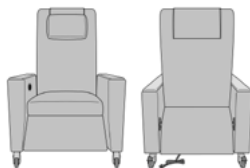

Statement of Line

CRSLMTR0011
32.5W 36D 45H 25AH
75 Ext. Depth

CRSLMTR0111
32.5W 36D 45H 25AH
75 Ext. Depth

CRSLMTR1011
32.5W 36D 45H 25AH
75 Ext. Depth

CRSLMTR1111
32.5W 36D 45H 25AH
75 Ext. Depth

CRSLMTR2011
32.5W 36D 45H 24.75AH
75 Ext. Depth