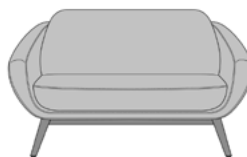

DIAM2111
61W 35D 37H
24.25AH